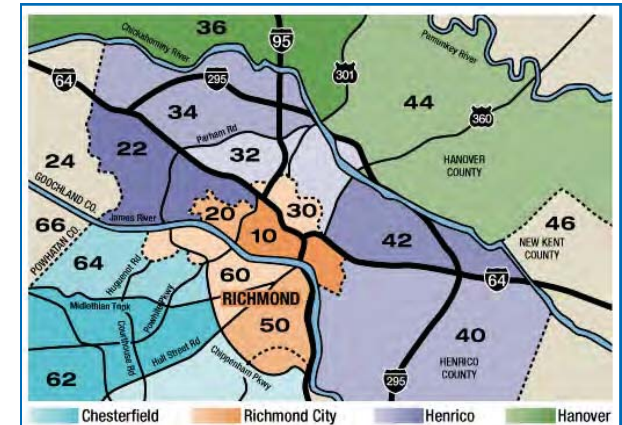

Auto Tags

Charles City	829.9205
Chesterfield	748.1201
Colonial Heights	520.9320
Dinwiddie	469.4510
Goochland	556.5306
Hanover	365.6050
Henrico	501.5580
Hopewell	541.2237
King William	769.4930
New Kent	966.9615
Petersburg	733.2318
Powhatan	598.5626
Prince George	733.2620
Richmond	780.5700

Personal Property Tax

Chesterfield	784.1281
Goochland	556.5807
Hanover	365.6050
Henrico	501.4263
Powhatan	598.5625
Richmond	646.5690

Hospitals

Bon Secours:

Memorial Regional	764.6000
Richmond Community	225.1700
St. Francis	594.7300
St. Mary's	285.2011

Henrico Doctors:

Forest	289.4500
Parham	747.5600

MCV:

828.9000

REAL ESTATE TAXES

Assessed Per \$100 - Based on Calendar Year

Chesterfield	748.1281	.95	6/15 & 12/5
Goochland	556.5307	.53	6/5 & 12/5
Hanover	537.6129	.81	6/5 & 10/5
Henrico	501.4300	.87	6/5 & 12/5
Powhatan	598.5619	.90	6/5 & 12/5
Richmond	646.5600	1.20	6/17 & 1/15

- www.co.chesterfield.va.us
- www.co.goochland.va.us
- www.co.hanover.va.us
- www.co.henrico.va.us
- www.powhatanva.com
- www.richmondgov.com

Area	City/County
10	Richmond City
20	Richmond City
22	Henrico County
24	Goochland County
30	Richmond City
32	Henrico County
34	Henrico County
36	Hanover County
38	Louisa County
40	Henrico County
42	Henrico County
43	King William County
44	Hanover County
45	Caroline County
46	New Kent County
47	King & Queen County
48	Charles City County
50	Richmond City
52	Chesterfield
54	Chesterfield County
55	Colonial Heights
56	Hopewell
57	Petersburg
58	Prince George County
59	Amelia County
60	Richmond City
61	Dinwiddie County
62	Chesterfield County
64	Chesterfield County
66	Powhatan County
69	Nottoway County
70	Surry County
71	Sussex County
106	Essex County
118	James City County
138	Isle of Wight County
140	Southampton County
200	Spotsylvania County